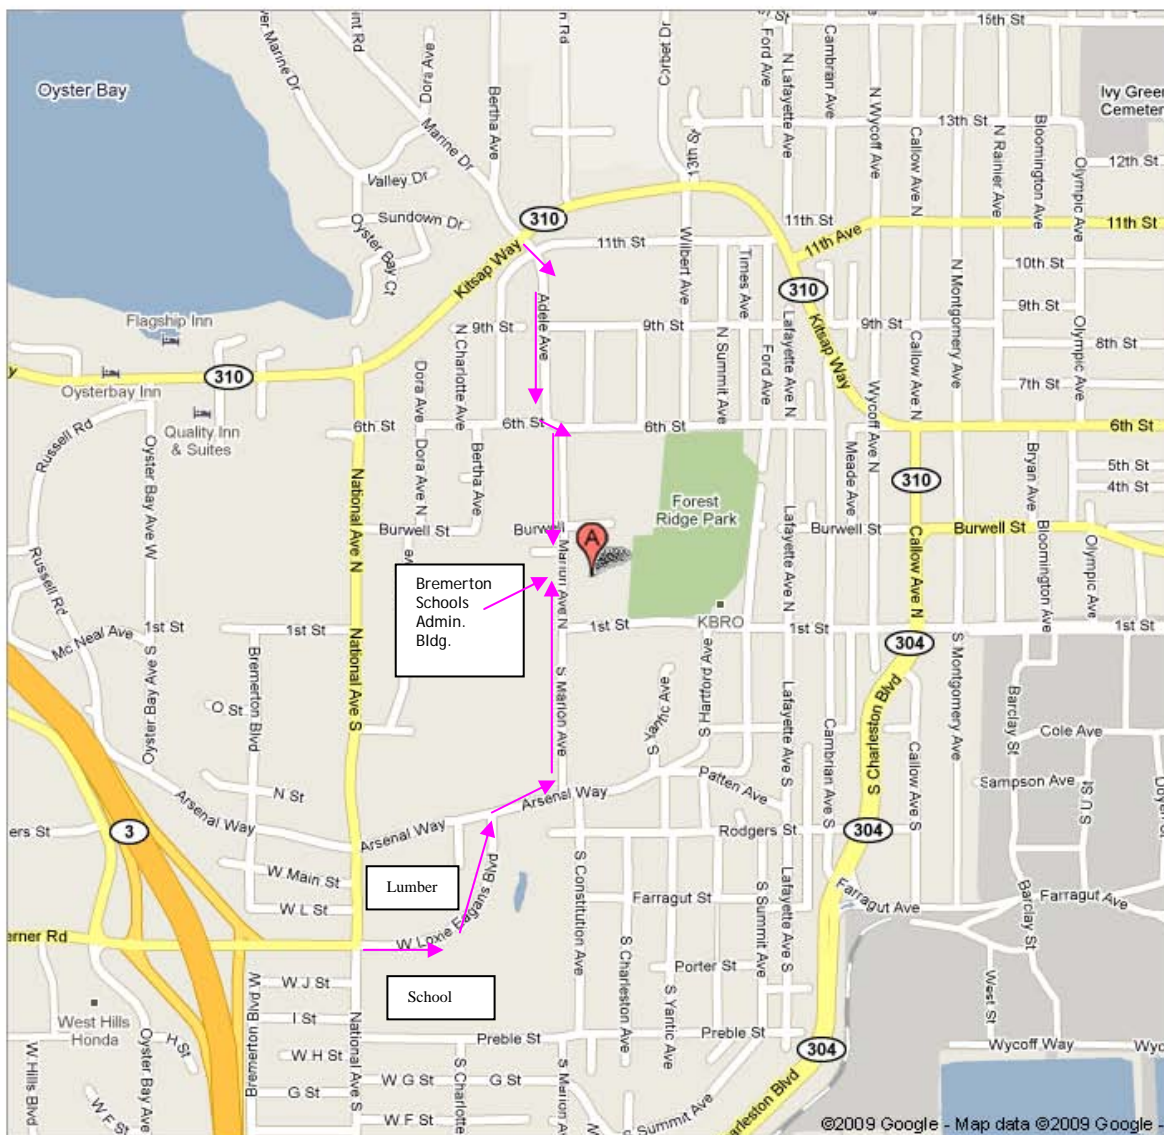

Google maps Address **134 Marion Ave N**  
**Bremerton, WA 98312**

We will meet Sundays Dec 20<sup>th</sup> & 27<sup>th</sup> at the Bremerton Schools Administration Building Boardroom. There will also be class rooms for the Children.

The address is:

134 N. Marion Ave.

Come in the north door marked “BOARDROOM”.

This is about 6 blocks from West Hills Elementary School, see map above and follow the pink arrows from either the school or Kitsap Way.